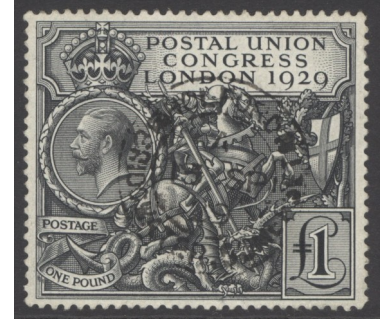

145

SG 438. 1929 PUC £1 black. Very fine used perfectly centred with full perforations CDS dated 13th Sept 1929 CAT £600. £375